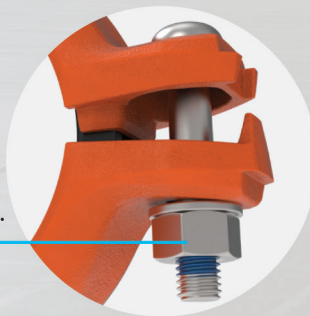

### Install Confidence.

With a touch or a quick look, you will know this coupling is installed properly, even in the dark or tight spaces.

This innovative design does not require the housing pads to press together only for the visual indicator to align.

Engineered gasket press-on feel ensures you know when it's properly positioned on the end of the pipe.

Simple, fast and dependable.

74-CL features Zn/Al flake coated hardware to prevent corrosion.

### Features & Benefits

- Sabertooth™ Installation Technology
- Visual and Tactile Installation Verification
- The FASTEST Rigid Coupling Installation Available